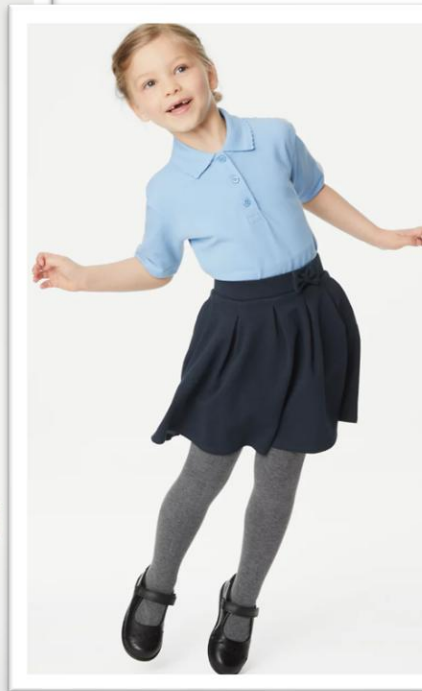

# Fremington Primary School Uniform

## PE kit

To be worn on PE days.

- Royal blue jumper or cardigan (either badged or plain)
- Pale blue plain t-shirt
- Black shorts or jogging bottoms
- Suitable trainers

- Royal blue jumper or cardigan (either badged or plain)
- Pale blue polo shirt
- Grey trousers/ shorts/ skirt /pinafore
- All black suitable shoes/trainers
- Grey tights
- Grey/white socks