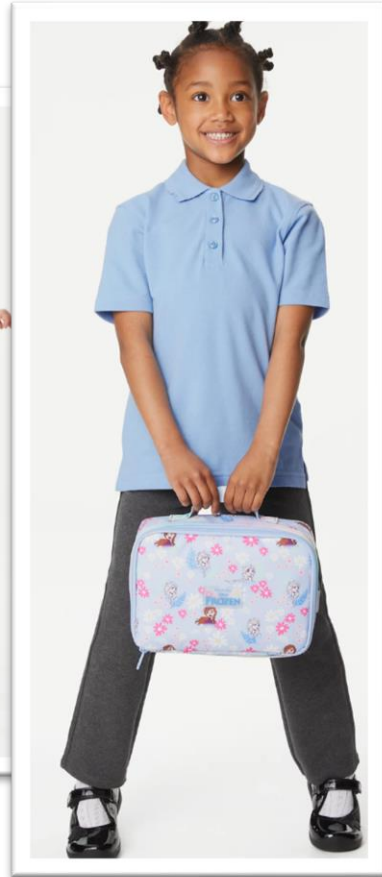

Fremington Primary School Uniform

PE kit

To be worn on PE days.

- Royal blue jumper or cardigan (either badged or plain)
- Pale blue plain t-shirt
- Black shorts or jogging bottoms
- Suitable black trainers

- Royal blue jumper or cardigan (either badged or plain)
- Pale blue polo shirt
- Grey trousers/ shorts/ skirt /pinafore
- All black suitable shoes/trainers
- Grey tights
- Grey/white socks