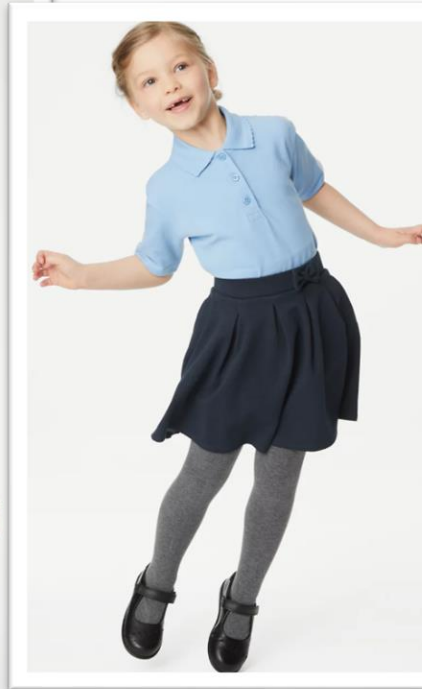

Fremington Primary School Uniform

PE kit

To be worn on PE days.

- Royal blue jumper or cardigan (either badged or plain)
- Pale blue plain t-shirt
- Black shorts or jogging bottoms
- Suitable black trainers

- Royal blue jumper or cardigan (either badged or plain)
- Pale blue polo shirt
- Grey trousers/ shorts/ skirt /pinafore
- All black suitable shoes/trainers
- Grey tights
- Grey/white socks